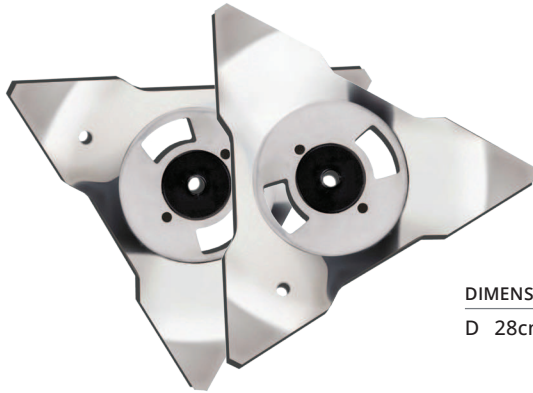

1 pc SKU: 37504594
2 pcs SKU: 37504585
25 pcs SKU: 37894575

SKU: 37504589

SKU: 37994571

DIMENSIONS:
D 28cm