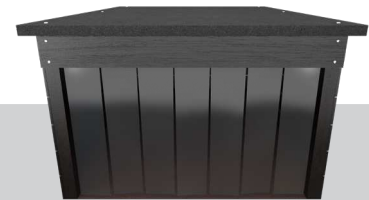

Garages

YOUR ROBOT IS A MEMBER OF THE FAMILY

**Give it a house to keep it safe and sheltered all year round.
A personalized home that fits the garden.**

At Auto-Mow we offer a wide range of garages for robot mowers. In addition to keeping the robot sheltered from all kinds of weather, the garage also functions as a great feature in the garden.

Wooden garages made of fast growing wood, and our non-wooden garages of high quality aluminium.

Product videos on www.auto-mow.com

The Cube