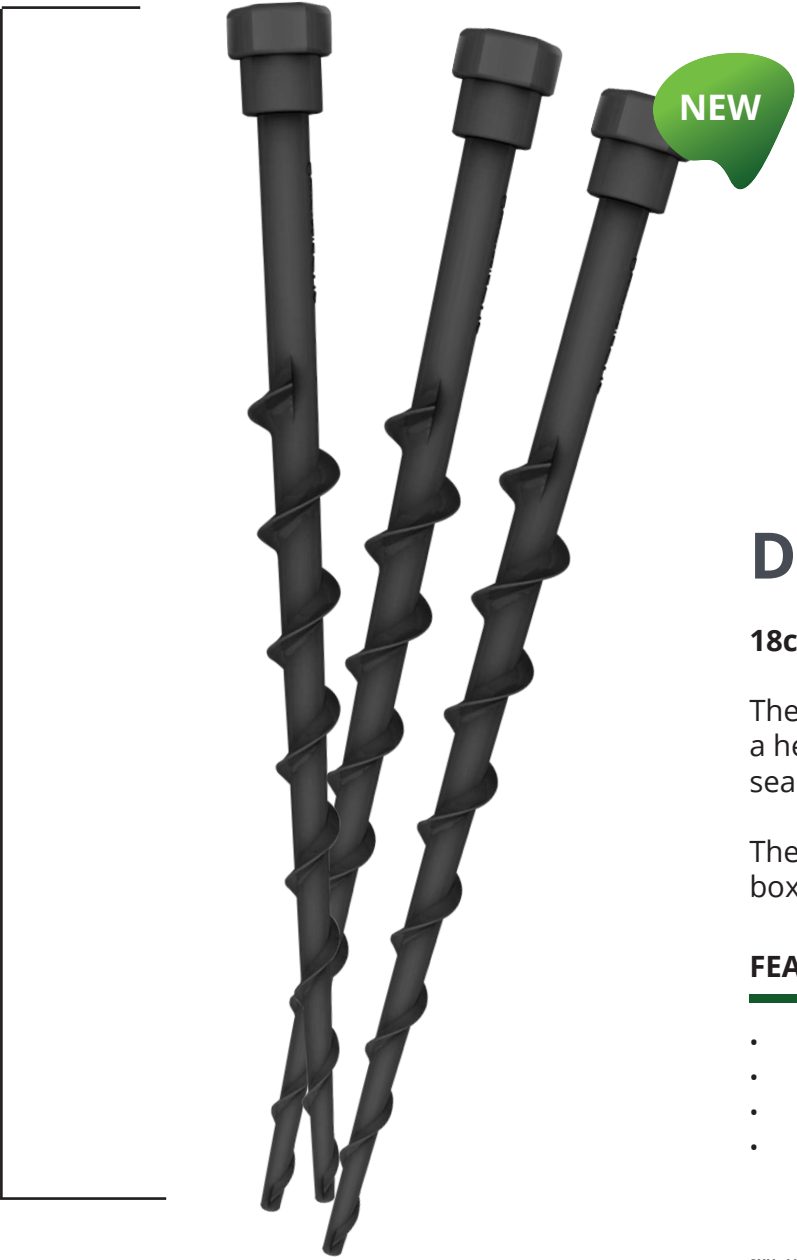

18cm

NEW

Docking Station Pegs

18cm pegs - Used to secure the docking station into the ground.

The pegs are extremely strong and made to last. In the package we have included a hex drill that allows you to screw the pegs into the ground even in the dry season when the ground is hard.

The pegs can also be used to fasten other objects into the ground e.g. our winter box.

FEATURES:

- Easy to screw into the ground
- Strong plastic
- Works for Automower, Gardena, Ambrogio, Stiga and many other brands
- Contains: 6 pegs and 1 hex drill to securely screw the peg into the ground and secure the docking station

SKU: 41550126