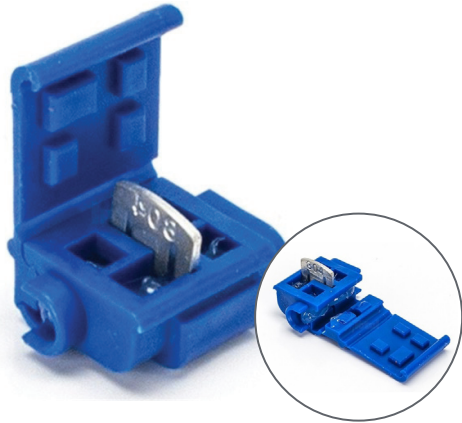

4 pcs SKU: 52530698
100 pcs SKU: 51690698