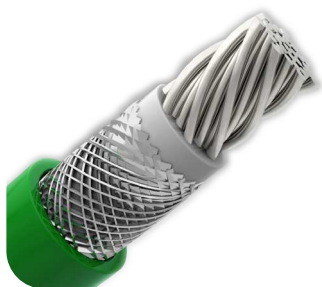

Our Cable selection

PREMIUM SAFETY CABLE 3,8MM

The premium cable with 3-layer protection includes Rodent Repellent in the outer layer and has a strong metal mesh. The best cable for professional installers who prefer to use time on installations instead of repairs.

Inner core: 1,5mm²
Cable size: 3,8mm