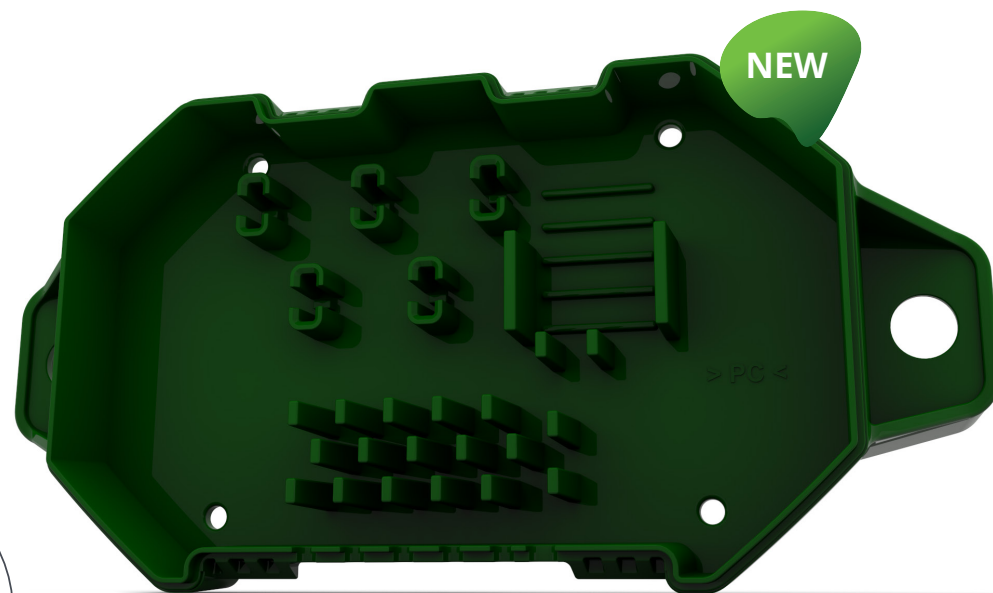

Winter Box

The Winter Box is used when removing the docking station during winter.

The box is a 100% waterproof sealed box and can accommodate up to 5 cables with docking station connectors attached, and 1 adaptor cable. The box creates a perfect guard for the boundary cable and the connectors, to avoid moisture in the winter. Protecting the installation over winter, will prolong the lifespan of the installation, docking station and robot.

SKU: 46504297

WATERPROOF PROTECTION ALL YEAR!

FEATURES:

- IP67 waterproof
- Suitable for all robot brands
- Easy to install
- Fasten to the ground
- Size: Length: 21cm, Width: 10cm, Height: 8,6cm
- Contains: 1 waterproof box and 2 x 18cm pegs