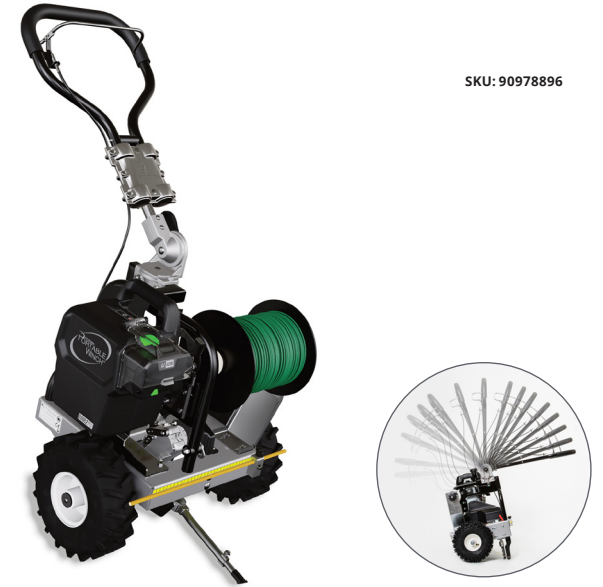

SKU: 90979796

HONDA Fuel-driven cable machine

PWM 600MH Cable Machine

Designed by professionals to optimize the work of robotic mower installers.

Lightweight and compact cable machine for professionals, with a small turning radius. The 600MH has a distance guide that gives access to every corner and provides better precision, reducing the installation time.

- Powerful 4-stroke Honda GXH50 Engine, 2,1 HP
- Installs 600 meters per hour
- Wire depth 4-6 cm underground
- Ergonomic handle
- Wire size up to 6 mm
- Heavy-duty blades for all underground obstacles