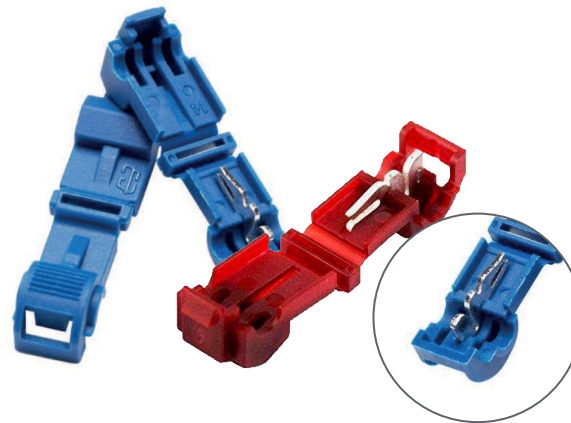

Pro Guide Cable Connector

Avoid cutting the boundary cable by using a guide cable connector.

The Pro Guide Cable Connector is the preferred connector for all Automower-installers. It offers a 100% waterproof connection for underground cable.

You can use the Pro Guide Cable Connector to easily connect the guidewire to the perimeter cable, without cutting the cable.

- 100% waterproof
- Resistant to heat and cold with a polypropylene insulation
- Used to tap into a wirecircuit without cutting or stripping the wire

Red, 5 pcs SKU: 50543399
Red, 100 pcs SKU: 50953399
Blue, 5 pcs SKU: 50540698
Blue, 100 pcs SKU: 50690698

5 pcs | 100 pcs

Docking Station Connectors

Connect the boundary cable with the docking station connector.

A "must-have" for all installers. You only need pliers to install this connector.

- Red: conductors 0,5 mm² - 1 mm²
- Blue: conductors 1 mm² - 1,5 mm²

5 pcs SKU: 54541298
20 pcs SKU: 54681298
100 pcs SKU: 54691298