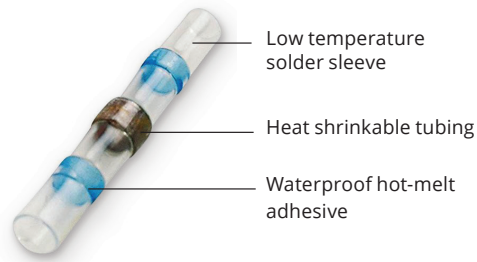

- 10 cm long
- Easy and simple repair
- Gives a better connection
- Saves time and installation material
- Professional repair for shortened wires
- Comes in packs of 10 pcs.

SKU: 53691698

100 pcs

Heat Shrink Connector