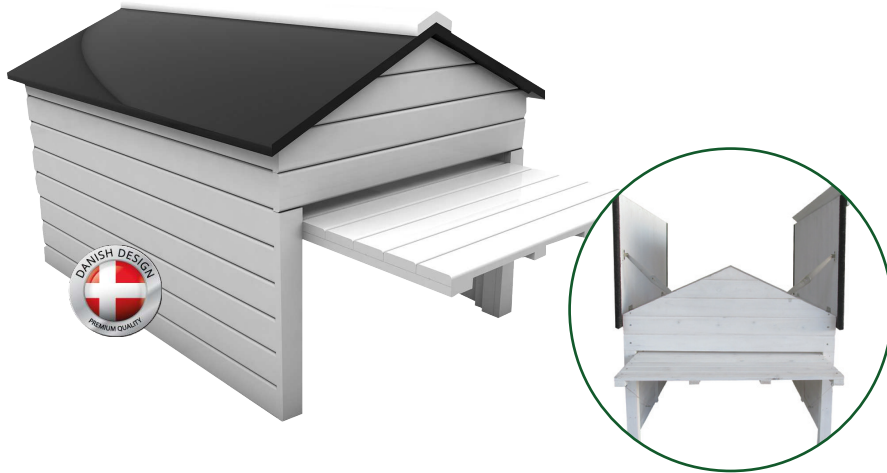

Nature SKU: 38994299
White SKU: 38991098

With Automatic door

My Robot Home

My Robot Home opens and closes the door automatically.

My Robot Home has a clean design and is easy to adjust to your robot mower. Give it a personalized look by painting the garage exterior in any color of your choice.

- Mechanical door that opens and closes automatically
- High-quality wood
- 2-year warranty
- Protects the robot all year round
- Colour: white or Nature

Door dimensions: Width: 70cm, Height: 40cm

Garage length: 107cm

SKU: 38981198