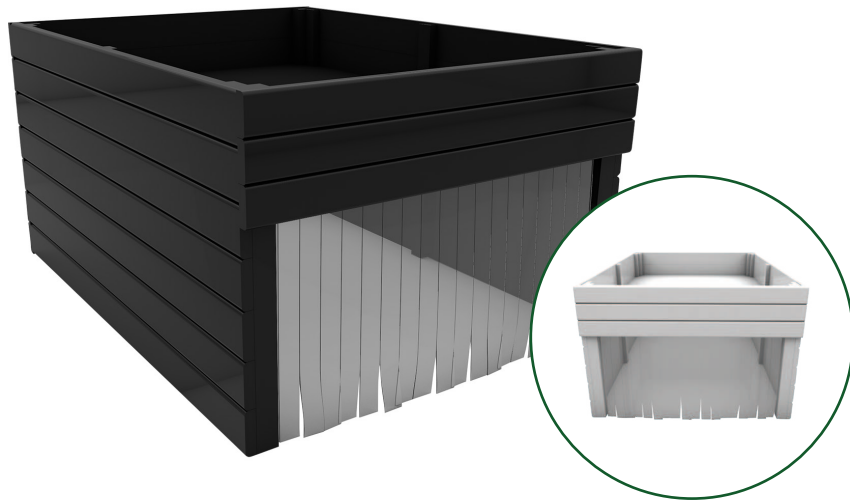

Black SKU: 38980199
White SKU: 38981098